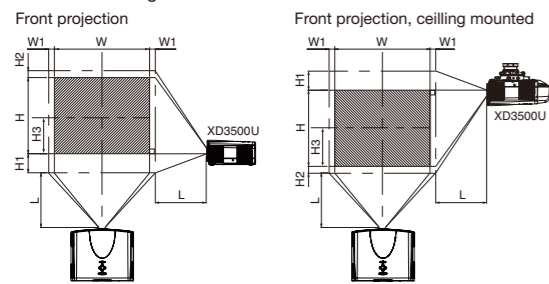

Screen Size and Projection Distance / Optional Lenses

Refer to the following table to determine the screen size.