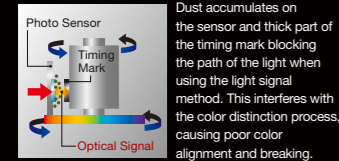

Previous color wheel illustration