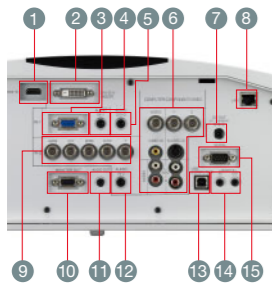

Input and Output Terminals

1. 1 HDMI terminal
2. 2 DVI-D (HDCP) terminal (DVI-D 24-pin)
3. 3 Computer / Component Video IN-1 terminal
4. 4 Audio IN-1 terminal (Mini jack)
5. 5 Audio DVI-D terminal (Mini jack)
6. 6 Video IN / Audio IN terminal
7. 7 DC OUT [5V 1.5A (Max)]
8. 8 LAN(RJ-45) terminal
9. 9 Computer / Component Video IN-2 terminals
10. 10 Monitor OUT terminal (Mini D-SUB 15-pin)
11. 11 Audio OUT terminal (Mini jack)
12. 12 Audio IN-2 terminal (Mini jack)
13. 13 USB (Computer) terminal
14. 14 Remote IN / OUT
15. 15 Serial terminal (D-SUB 9-pin)

Specifications

Model	XD3500U
Display Technology	0.7" 1-Chip DMD
Resolution	1024x768 (Total 786,432 pixels)
Brightness	5000lm
Contrast	2500 : 1 (on / off)
Picture Size	40" - 300"
Throw Ratio	1.7 - 2.4
Source Lamp	264W (Shut-off Time 4000hr) with Low Mode 330W (Shut-off Time 2000hr) with Standard Mode
Computer Compatibility	640x480 - 1600x1200 True : 1024x768, Sync on Green available
Video Compatibility	NTSC / NTSC4.43 / PAL (including PAL-M, N) / SECAM / PAL-60, Component Video: 480i/p (525i/p), 576i/p (625i/p), 720p (750p 50/60Hz), 1080i (1125i 50/60Hz), 1080p (1125p 50/60Hz), SCART (RGB+1V sync)
Pc Input Terminals	mini D-sub 15pinx1, 5 BNCx1, DVI-D (with HDCP)x1 Audio : stereo mini jack(ø3.5mm)x3
Video Input Terminals	Video: HDMI(ver.1.2)x1, RCAx1 or BNCx1, S-Video(4pin)x1 or S-Video Y/C(BNC) Audio: RCA (L, R)x2
Output Terminals	RGB: mini D-sub 15pinx1, DC Out: 5V 1.5A (MAX) Audio: stereo mini jack(ø3.5mm)x1
Communication Terminals	LAN (RJ-45)x1, RS-232C:D-sub 9pinx1, USBx1 (Mouse control), Wired remote in : stereo mini jack(ø3.5mm)x1 Wired remote out : stereo mini jack(ø3.5mm)x1
Audio Speaker	10W mono
Fan Noise	26dBA (Lamp Low Mode)
Dimensions(WxHxD)	450x187x373mm/17.7x7.4x14.7 in (excluding terminal cover)
Weight	10.3kg /22.7lbs (excluding detachable terminal cover)
Power Supply	AC100 - 240V, 50/60Hz
Option	Lamp: VLT-XD3200LP Lens: OL-XD2000SZ, OL-XD2000LZ, OL-XD2000TZ, OL-XD2000FR