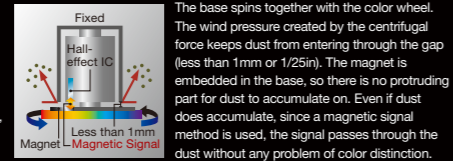

New color wheel illustration

Filter free

DLP™ projectors are structurally airtight, therefore an intake filter is unneeded, eliminating filter changing and lowering costs.

Long 4000hr Lamp Life

The XD3500U has a lamp temperature controlling system that enables a lamp life of up to 4000hours.⁽¹⁾ Long-life lamps make dramatic reductions in overall cost of ownership by reducing the frequency of lamp replacement.