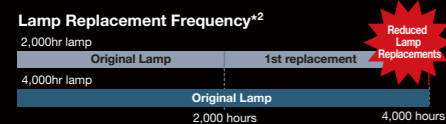

Industry-leading DLP Brightness of 5000lm

Large-screen reproduction of high-quality images. Breathtaking and powerful.

But image quality is not the only improvement to our large-screen projectors.

Mitsubishi Electric's new projectors are designed for easy installation and maintenance,

superior operability and a comfortable viewing experience.

Welcome to the future of high-lumen projectors.

New **XD3500U** **5000 lm** **XGA**

Operation simplified with Mitsubishi Electric's user-friendly design

Low Maintenance & High Durability

New Color Wheel System

Dust can easily accumulate on the color wheel sensors of previous models. But the sensor in now mounted in the rotary shaft motor casing, which is almost fully enclosed, making it much less likely for dust to collect on the sensor.

Previous color wheel illustration

New color wheel illustration

Filter free

DLP™ projectors are structurally airtight, therefore an intake filter is unneeded, eliminating filter changing and lowering costs.

Long 4000hr Lamp Life

The XD3500U has a lamp temperature controlling system that enables a lamp life of up to 4000hours.⁽¹⁾ Long-life lamps make dramatic reductions in overall cost of ownership by reducing the frequency of lamp replacement.

Side Access Lamp & Center Lens Designs

The lamp can be accessed from the side of the projector, simplifying the replacement process, as the projector does not have to be turned around when sitting on a shelf or turned over when suspended from the ceiling. The center-set lens design makes set-up easy since the projector lens need only to be aligned with the center of the screen.

Quick Lens Change

The top cover has a cut-out around the lens. This advanced feature enables the lens to be changed without removing the entire top cover.