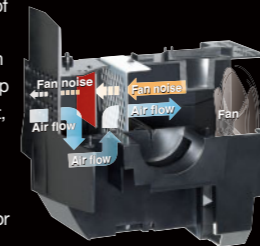

User Friendly

Ultra - quiet 26dBA Operation

The fan noise from a projector can be annoying during a presentation or videoconference. But with the adoption of a hermetically sealed color wheel and improved air duct path, that's a thing of the past. The XD3500U has a significantly low fan noise of only 26dBA (lamp in Low mode). As a result, audiences can enjoy presentations and conferences with the distraction of projector noise.