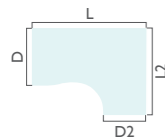

CRESCENT

DIMENSIONS
Crescent, RH