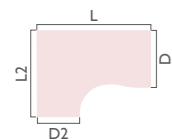

PANEL END

Left	1400	1200	800	600	725	91331	91330	91332	91412	£237.87
	1600	1200	800	600	725	91078	91089	91114	91413	£271.39
	1800	1200	800	600	725	91025	91009	91128	91414	£338.48
Right	1400	1200	800	600	725	91334	91333	91335	91421	£237.87
	1600	1200	800	600	725	91044	91060	91108	91422	£271.39
	1800	1200	800	600	725	91019	91039	91126	91423	£338.48

CANTILEVER END

Left	1400	1200	800	600	725	91325	91324	91326	91418	£253.10
	1600	1200	800	600	725	91003	91011	91112	91419	£286.62
	1800	1200	800	600	725	91057	91073	91119	91420	£353.71
Right	1400	1200	800	600	725	91328	91327	91329	91415	£253.10
	1600	1200	800	600	725	91022	91053	91116	91416	£286.62
	1800	1200	800	600	725	91033	91091	91124	91417	£353.71

DESK CONFIGURATIONS

MATCHING STORAGE
PAGE 94

CRESCENT

DIMENSIONS
Crescent, LH

CRESCENT
Panel end, right hand

CRESCENT
Cantilever end, left hand

Items Featured in Beech: 2 x Crescent desks with panel ends LH, 2 x Crescent desks with panel ends RH, 4 x Desk high 3 drawer pedestals (see page 38), 4 x Desk high radial bookcases (see page 94), 3 x Cupboards desk high (see page 94)