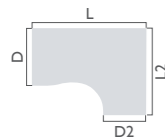

CRESCENT

DIMENSIONS
Crescent, RH