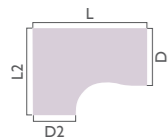

MATCHING STORAGE
PAGE 96

DESK END OPTIONS

All desks in the Astral Euro range are available with a choice of desk end options.

Panel end

Single upright cantilever

Double upright cantilever

*Items Featured in Beech:
3 x Crescent double upright cantilever desks LH
2 x Crescent double upright cantilever desks RH
1 x Tear meeting point (see page 60)*

DIMENSIONS
Crescent, LH

CRESCENT
Panel end, right hand

CRESCENT
Single cantilever, left hand

CRESCENT
Double cantilever, left hand

CRESCENT EXTENSION
Panel end

CRESCENT RETURN UNIT
Double cantilever

HAND	DIMENSIONS					BEECH & GREY	LIGHT OAK & GREY	LIGHT OAK & BROWN	PRICE
	L	L2	D	D2	H				