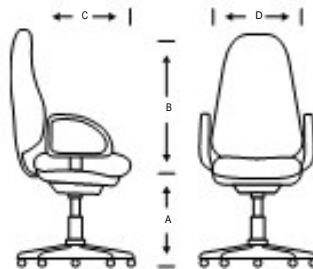

Dimensions

1) FX1 High Back Task	A 490-560 B 660	C 500 D 480
2) FX2 Mid Back Task	A 490-560 B 540	C 500 D 480
3) FX2 Mid Back Visitor Cantilever	A 480 B 480	C 490 D 490

A: Floor to seat height B: Seat to back height (Highest point) C: Seat depth D: Seat width