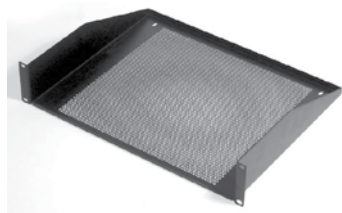

Vented Rack Shelf

PRODUCT SPECIFICATION

This vented Rack Shelf includes perforation which allows 61% free air flow.