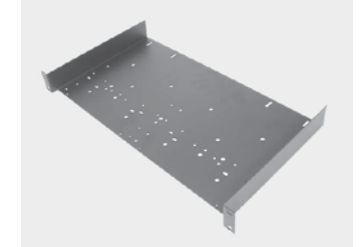

**1u-2u Rack Shelf**

PRODUCT SPECIFICATION

This steel rack shelf is available as a 1u or 2u unit.

**3u-4u Rack Shelf**

PRODUCT SPECIFICATION

This steel rack shelf is available as a 3u or 4u unit.

**Utility Rack Shelf**