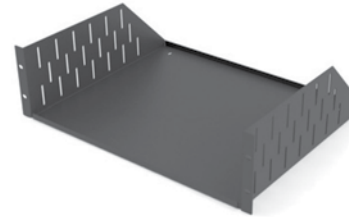

**1u-2u Rack Shelf**

PRODUCT SPECIFICATION

This steel rack shelf is available as a 1u or 2u unit.

**3u-4u Rack Shelf**

PRODUCT SPECIFICATION

This steel rack shelf is available as a 3u or 4u unit.

**Utility Rack Shelf**