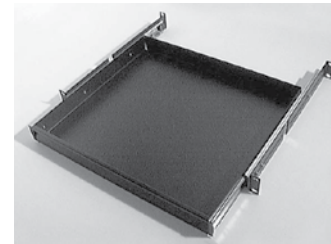

Rack Drawer/Shelf

PRODUCT SPECIFICATION

This Rack Drawer/Shelf is a 1u unit and comes with or without slam locks.